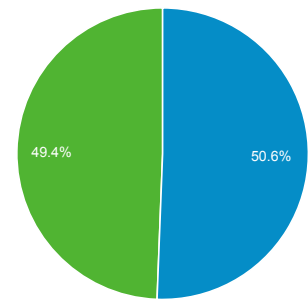

Jul 20, 2015 - Sep 12, 2015

Audience Overview

All Sessions
100.00%

Overview

Sessions 13,429	Users 6,765	Pageviews 41,439
Pages / Session 3.09	Avg. Session Duration 00:03:40	Bounce Rate 49.85%
% New Sessions 50.37%		

■ New Visitor ■ Returning Visitor

City	Sessions	% Sessions
1. Paris	2,926	21.79%
2. (not set)	879	6.55%
3. Grenoble	447	3.33%
4. Clermont-Ferrand	299	2.23%
5. Toulouse	267	1.99%
6. Lille	261	1.94%
7. Lyon	240	1.79%
8. Bordeaux	219	1.63%
9. Rennes	215	1.60%
10. Nancy	204	1.52%